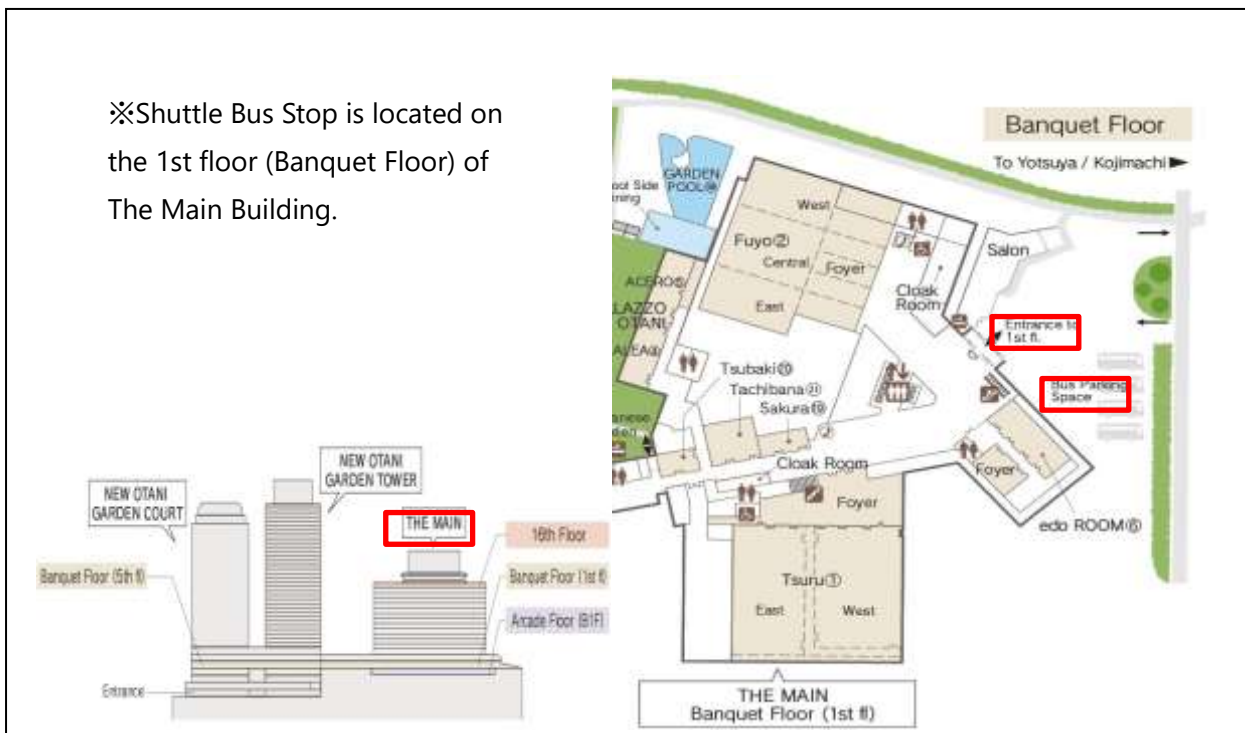

Information

Shuttle Bus Information for the Women Political Leaders (WPL) Summit

Participants who will not be staying at one of the official hotels (Hotel New Otani Tokyo, Akasaka Excel Hotel Tokyo, Toshi Center Hotel Tokyo) may also use the shuttle buses from the New Otani Hotel.

[Tuesday morning, 25 June: Timetable for buses to Learning Journey]

Departure from Hotel New Otani Tokyo	Arrival at National Diet Building
09:00	09:15

(Note)

If you will take part in Learning Journey, please use the above buses. After the tour of the Diet Building, participants will visit Yokohama and then return to the official hotel. The participants who will not be staying at one of the official hotels (Hotel New Otani Tokyo, Akasaka Excel Hotel Tokyo, Toshi Center Hotel Tokyo) are supposed to ride the buses from the New Otani Hotel

[Bus departure location at Hotel New Otani Tokyo]