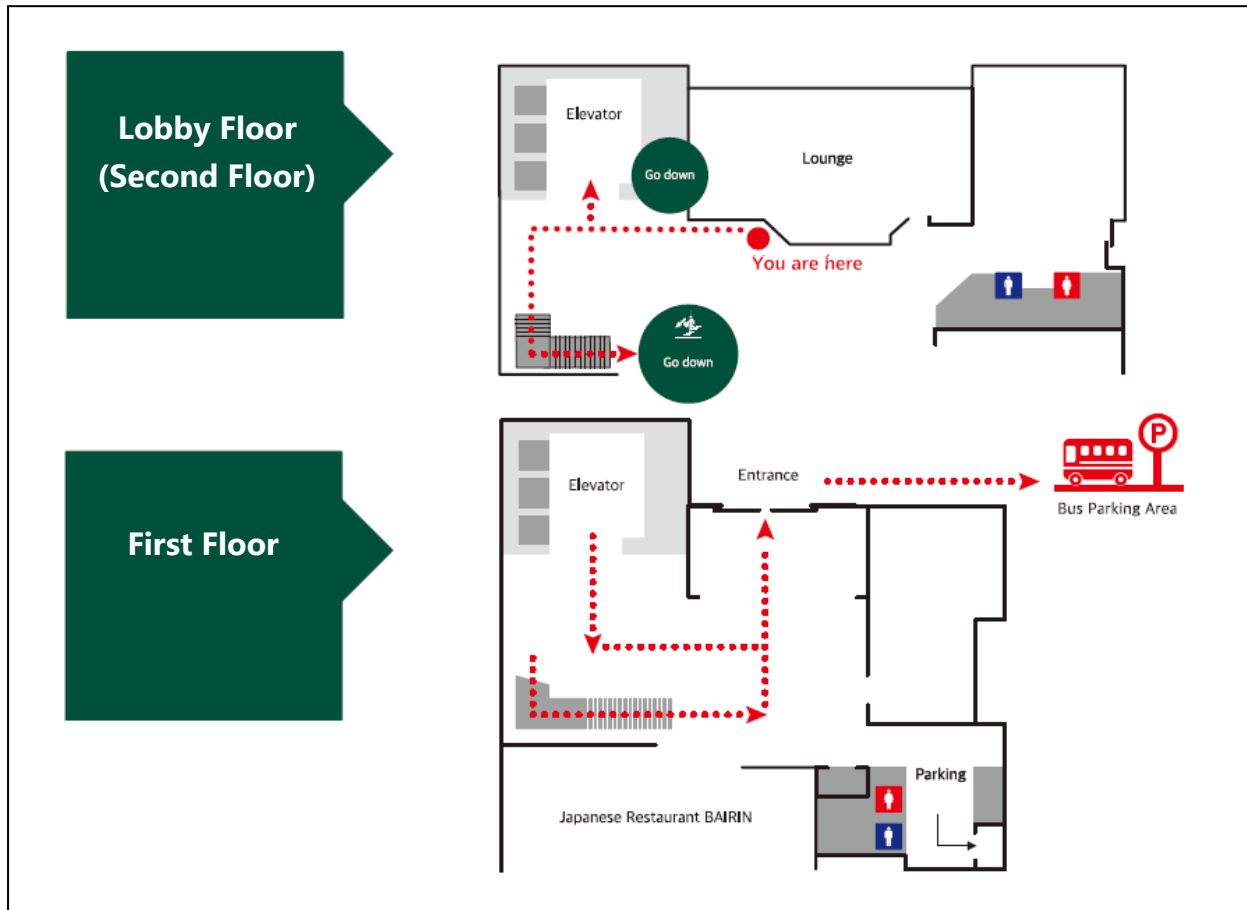

[Tuesday morning, 25 June: Timetable for shuttle buses to Learning Journey]

Departure from Toshi Center Hotel Tokyo	Arrival at National Diet Building
09:00	09:15

(Note)

If you will take part in Learning Journey, please use the above bus. After the tour of the Diet Building, participants will visit Yokohama and then return to the official hotel.

[Bus departure location at Toshi Center Hotel Tokyo]