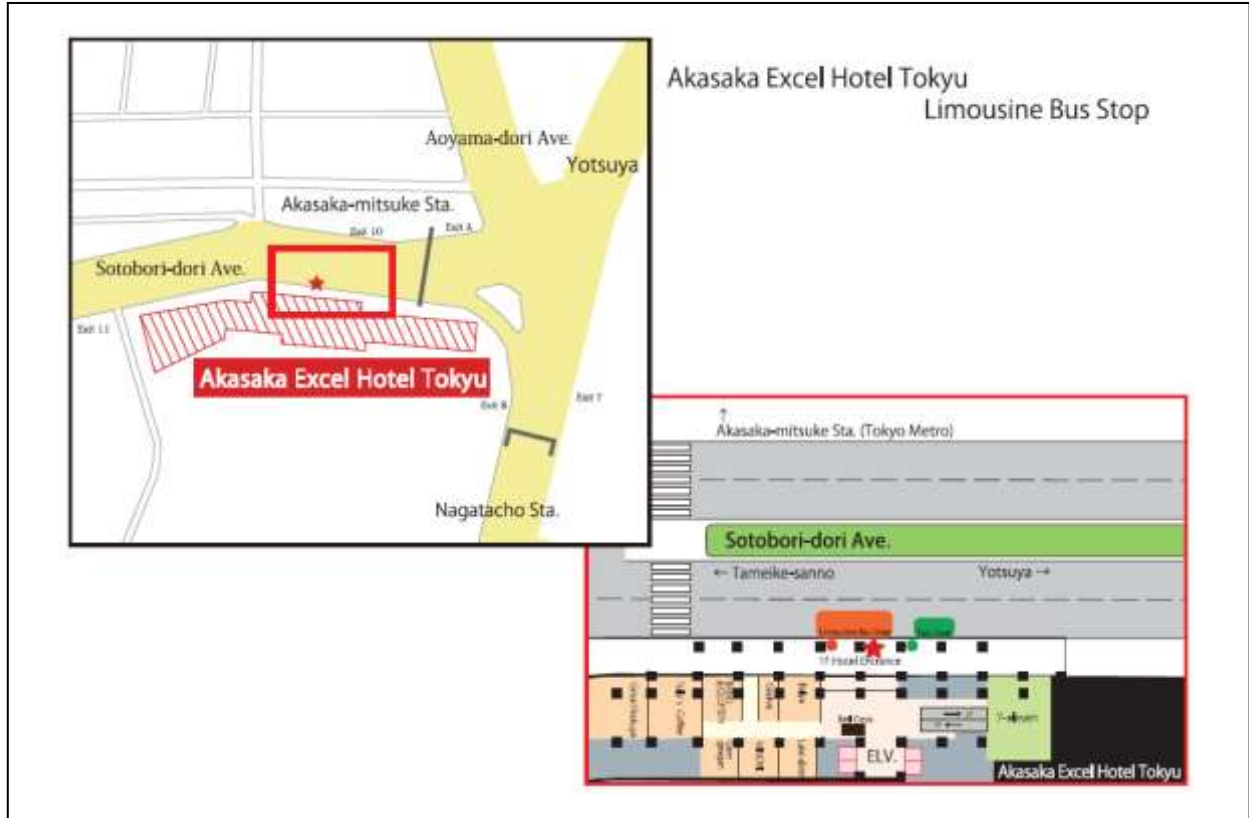

[Bus departure location at Hotel New Otani Tokyo]

[Tuesday morning, 25 June: Timetable for buses to the Learning Journey]

Departure from Akasaka Excel Hotel Tokyu	Arrival at National Diet Building
09:00	09:15

(Note)

If you will take part in Learning Journey, please use the above bus. After the tour of the Diet Building, participants will visit Yokohama and then return to the official hotel.

[Bus departure location at Akasaka Excel Hotel Tokyu]